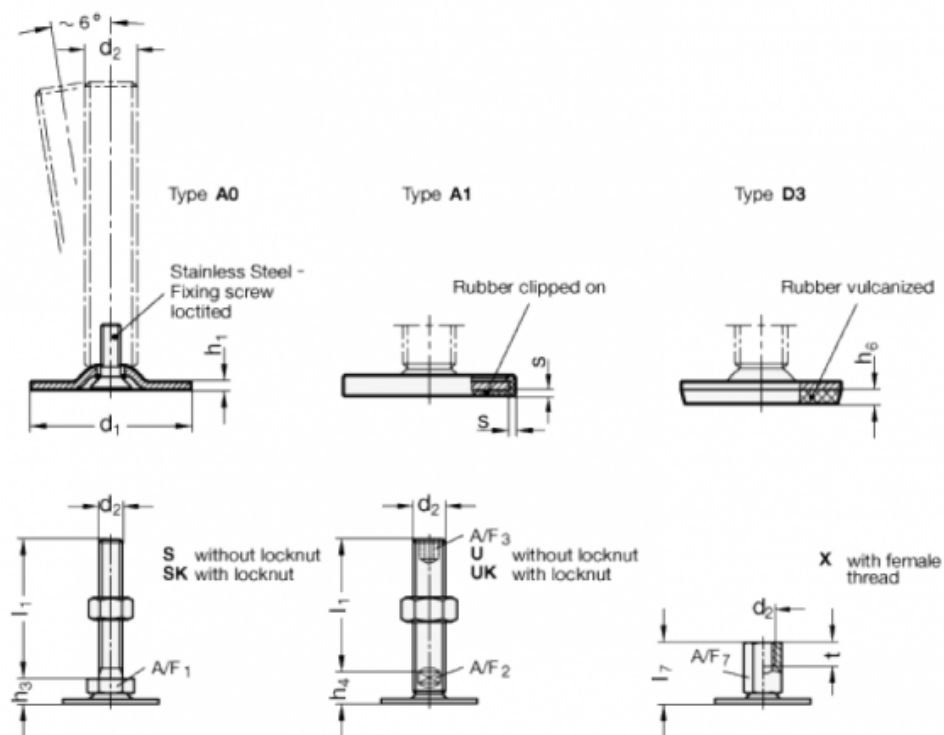

Data Sheet

Article number: 204080M840A3S

Description: E+G levelling foot
GN 40-80-M8-40-A3-S

Note: S Without nut, External hexagon at the bottom

Measures

A/F1	=	17
d1	=	80
d2	=	M8
h1	=	3
h3	=	12
h6	=	5
l1	=	40
s	=	